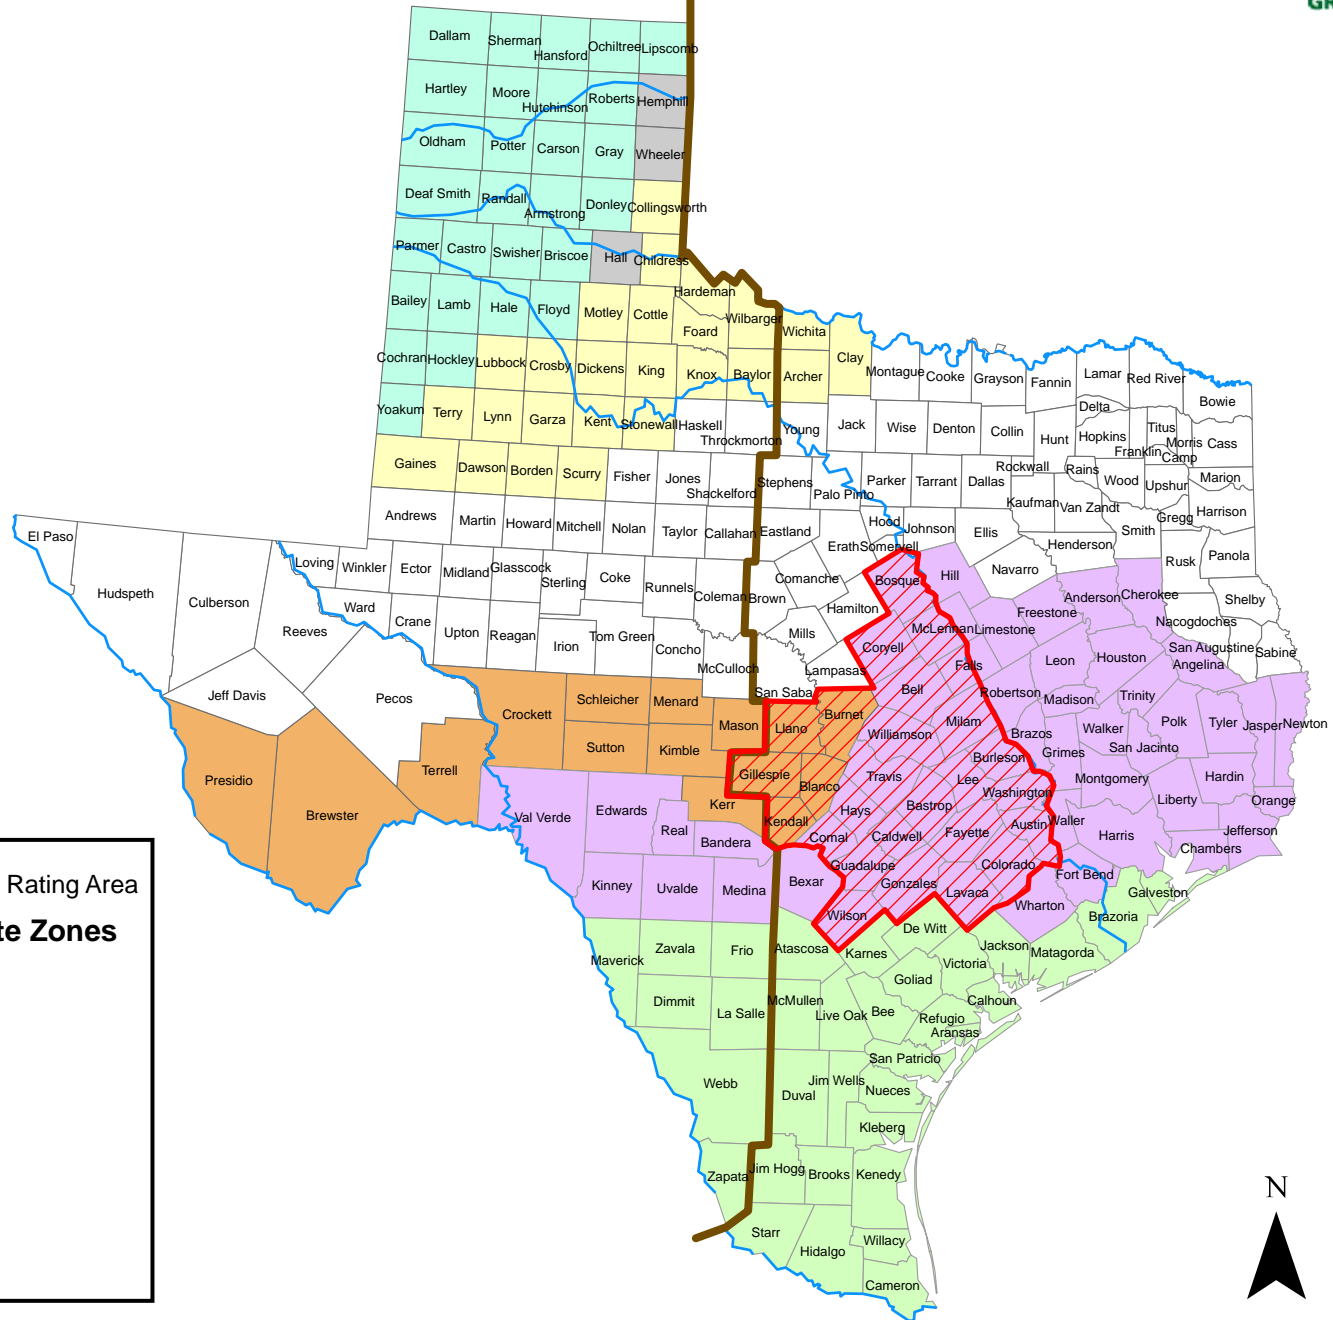

Austin Energy Green Building Extended Rating Area

← Dry Wet →

 Extended Rating Area

Texas Climate Zones

	4
	3.4
	3.3
	3.2
	3.1
	2.2
	2.1